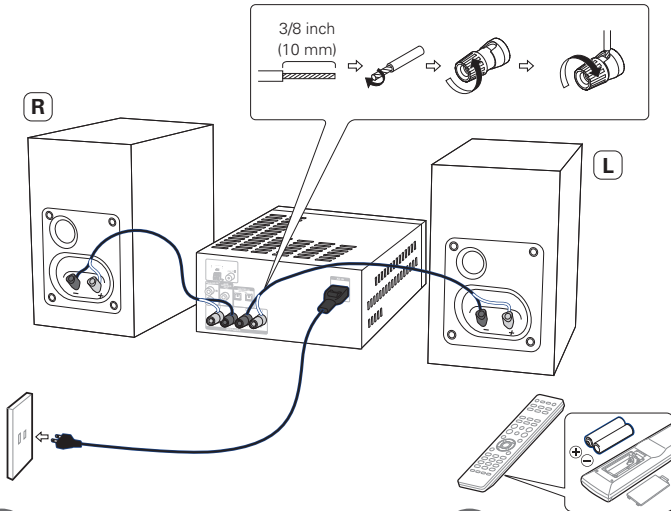

## What's In the Box

Quick Start Guide		CD receiver	
Owner's Manual		Power cord	
Safety Instructions		FM indoor antenna	
Notes on radio		AM loop antenna	
Warranty (for North America model only)		Remote control unit	
		R03/AAA batteries	

## Required for Setup

 Speaker systems	 Speaker cables
--	---

- These drawings are for illustrative purposes only and may not represent the actual product(s).

# 1 Connection

- 1 Connect the left and right speakers to the RCD-M41.

- 2 Connect the power cord from the RCD-M41 to a power outlet.

- 3 Insert the batteries into the remote.