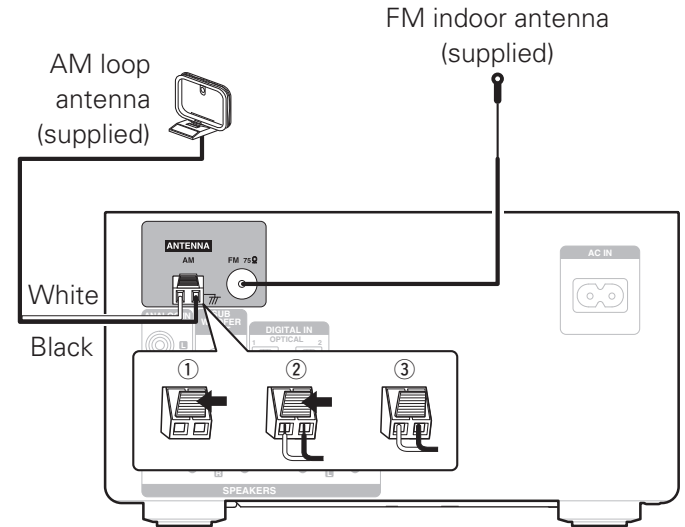

## Required for Setup

 Speaker systems	 Speaker cables
--	---

- These drawings are for illustrative purposes only and may not represent the actual product(s).

# 1 Connection

- 1 Connect the left and right speakers to the RCD-M41.

- 2 Connect the power cord from the RCD-M41 to a power outlet.

- 3 Insert the batteries into the remote.

## Connecting a FM/AM antenna

- See “AM loop antenna assembly” on the next page for instructions on how to assemble the AM loop antenna.

## ❑ AM loop antenna assembly

- 1** Put the stand section through the bottom of the loop antenna from the rear and bend it forward.
- 2** Insert the projecting part into the square hole in the stand.