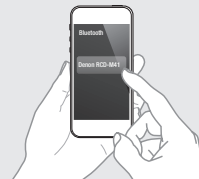

2

**Activate the Bluetooth settings on your mobile device.**

3

**Select “Denon RCD-M41” from the Bluetooth device list on your mobile device.**

- Enter “0000” when the password is requested on the screen of the Bluetooth device.