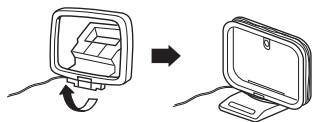

❑ AM loop antenna assembly

1. **1** Put the stand section through the bottom of the loop antenna from the rear and bend it forward.
2. **2** Insert the projecting part into the square hole in the stand.

2 Enjoying your music!

❑ Play a CD

1. **1** Press **CD** to switch the input source to “DISC”.
2. **2** **Insert a disc.**
   Playback starts.
   - Press ▲ on the main unit to open/close the disc tray.

- You can set whether to automatically play CDs. For details, see the included Owner’s Manual.