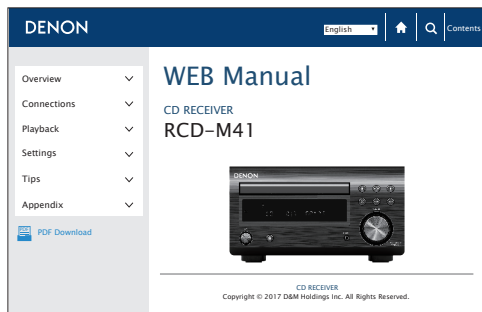

Online Manual